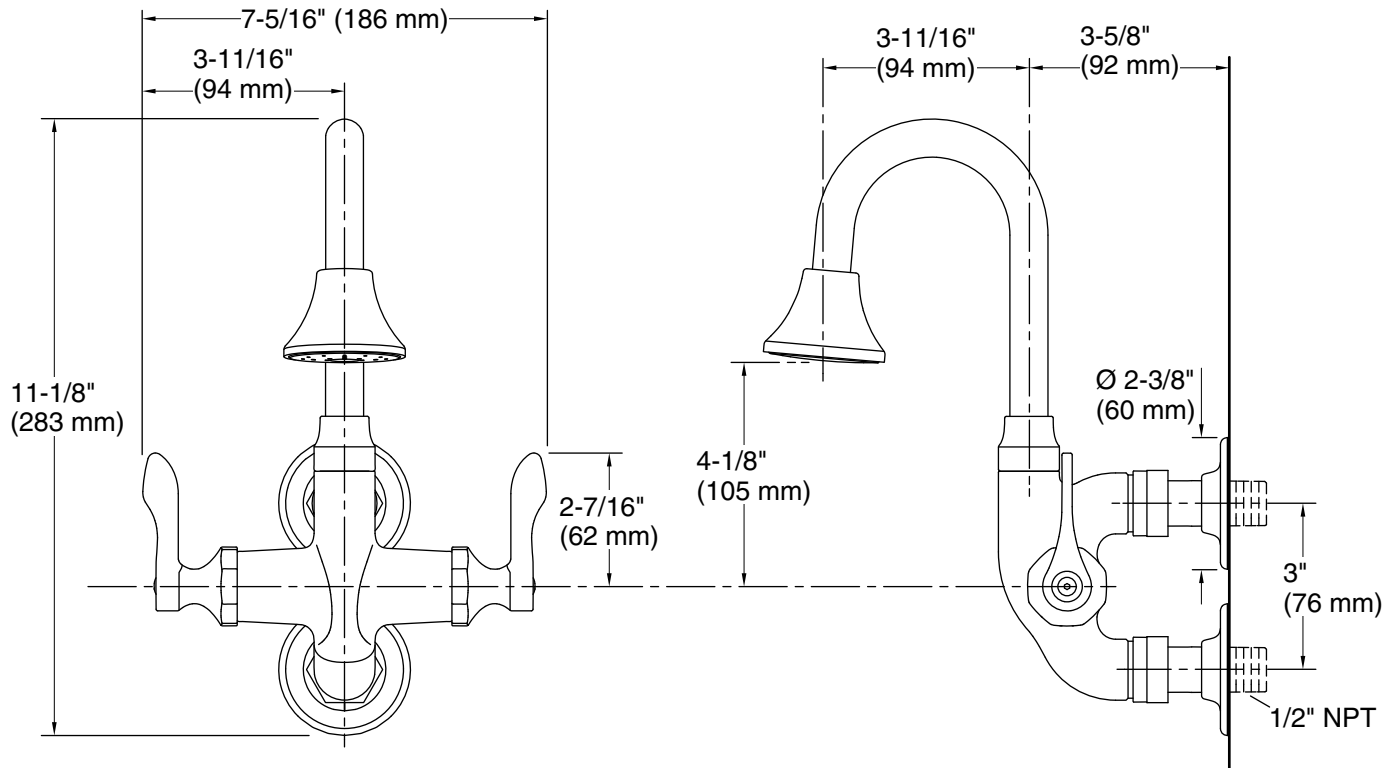

Features

- Two-handle gooseneck bathroom sink faucet.
- 3-11/16" (94 mm) gooseneck spout with rosespray.
- 7-5/16" (186 mm) wall-to-spout outlet.
- 12 gpm (gallons per minute) maximum flow rate.
- Lever handles with red/blue indexing (ADA compliant with correct installation).
- Less drain.
- Adjustable flanges.
- External NPT connections.

Material

- Brass construction.

Installation

- Pairs with the Brockway wall-mounted wash sink.

Recommended Products/Accessories

- K-3200 Utility Sink
- K-3202 Utility Sink
- K-3203 Utility Sink

Codes/Standards

Color tiles intended for reference only.

Color	Code	Description
-------	------	-------------

CP Polished Chrome

SR Vibrant Bright Nickel

Technical Information

All product dimensions are nominal.

Faucet:

Flow rate: 12 gal/min (45.4 l/min)

Pressure: 60 psi (4.1 bar)

Spout:

Spout reach: 3-11/16" (93 mm)

Notes

Install this product according to the installation instructions.